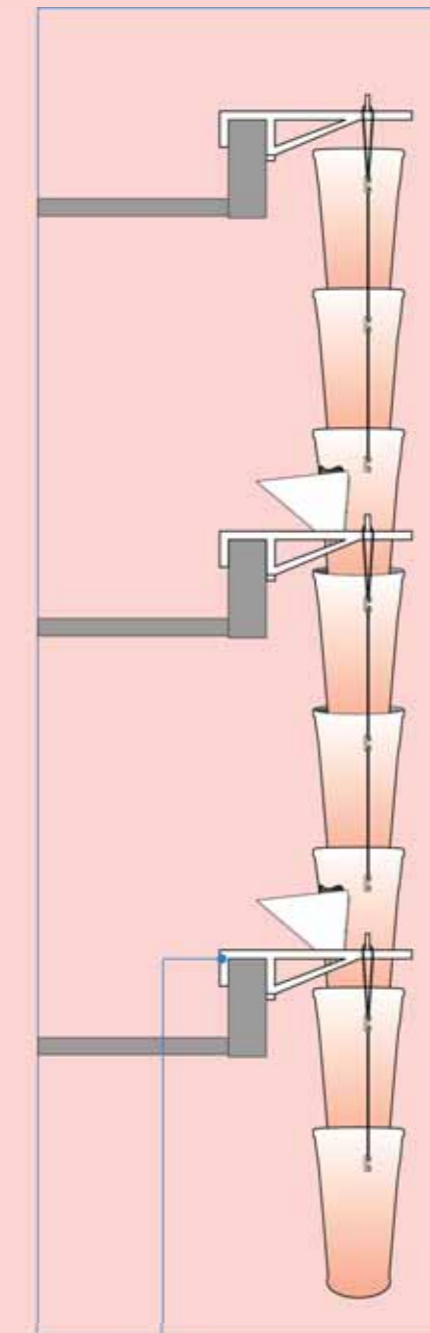

ISO 9001:2000
CERT NO. 75 523945

AIK LEE

ACE in Service

LEADING in Trade

VIRO Rubbish Chute System

The safe way to get rubbish, rubble and general debris from high level work areas.

Produced from high quality HDPE (High Density Polyethylene) and manufactured to the highest specifications. Our rubbish chutes are designed to resist abrasions, withstand heavy impacts and maintain rigidity in extreme weather conditions.

Parapet Bracket

Anchor Bolt

VIRO REFUSE DISPOSAL CHUTES Specifications & Accessories

M - Hopper

- Convenient
- Durable
- Affordable

Technical Data

| Straight Chute | |
|---------------------|-----------------|
| Material | HDPE |
| Colour | Orange |
| Total Length | 1170 mm |
| Working Length | 1070 mm |
| Diameter (Top) | 540 mm |
| Diameter (Bottom) | 460 mm |
| Impact Strength | 27.6 KGF-CM/CM2 |
| Tensile Strength | 276.2 KGF/CM2 |
| Elastic Coefficient | 8000 KGF/CM2 |
| Bending Strength | 250.3 KGF/CM2 |
| Moisture Absorption | <0.01% |
| Rockwell Hardness | Shore 70D |
| Specific Gravity | 0.95 |
| M-Hopper | |
| Material | HDPE |
| Body | Steel intake |
| Weight | 13 Kgs |

VIRO REFUSE DISPOSAL CHUTES

Safety First

Slab Floor Mount

Floor Bracket

Parapet Mount

Parapet Bracket

Beam Mount

Beam Bracket

Accessories

For Straight Chute • Ear Piece
• Chain

For M-Hopper • Metal Plate Complete
• Metal Strips
• Bolts & Nuts
• Ear Piece
• Chain

For Brackets • Anchor Bolts