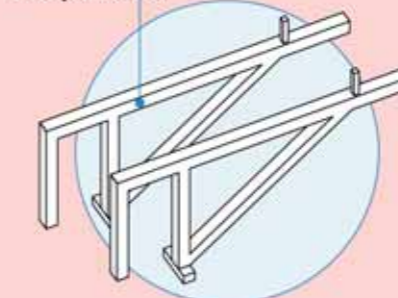

Parapet Bracket

Anchor Bolt

VIRO REFUSE DISPOSAL CHUTES Specifications & Accessories

M - Hopper

- Convenient
- Durable
- Affordable

Technical Data

| Straight Chute | |
|---------------------|-----------------|
| Material | HDPE |
| Colour | Orange |
| Total Length | 1170 mm |
| Working Length | 1070 mm |
| Diameter (Top) | 540 mm |
| Diameter (Bottom) | 460 mm |
| Impact Strength | 27.6 KGF-CM/CM2 |
| Tensile Strength | 276.2 KGF/CM2 |
| Elastic Coefficient | 8000 KGF/CM2 |
| Bending Strength | 250.3 KGF/CM2 |
| Moisture Absorption | <0.01% |
| Rockwell Hardness | Shore 70D |
| Specific Gravity | 0.95 |
| M-Hopper | |
| Material | HDPE |
| Body | Steel intake |
| Weight | 13 Kgs |

VIRO REFUSE DISPOSAL CHUTES

Safety First

Slab Floor Mount

Floor Bracket

Parapet Mount

Parapet Bracket

Beam Mount

Beam Bracket

Accessories

For Straight Chute • Ear Piece
• Chain

For M-Hopper • Metal Plate Complete
• Metal Strips
• Bolts & Nuts
• Ear Piece
• Chain

For Brackets • Anchor Bolts