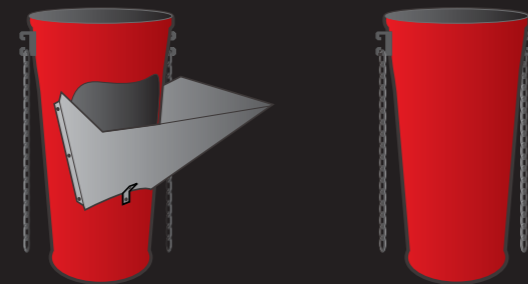

VIRO

HDPE REFUSE CHUTES

VIRO Refuse Disposal Chutes

convenient • durable • affordable

VIRO Refuse Disposal Chutes

For a cleaner & safer environment...
Just chute it!

*For a cleaner & safer environment...
Just chute it!*

ISO 9001:2000
CERT NO. 75 523945

AIK LEE

ACE in Service

LEADING in Trade

VIRO Rubbish Chute System

The safe way to get rubbish, rubble and general debris from high level work areas.

Produced from high quality HDPE (High Density Polyethylene) and manufactured to the highest specifications. Our rubbish chutes are designed to resist abrasions, withstand heavy impacts and maintain rigidity in extreme weather conditions.

Benefits :

1. Easy to erect
2. Will withstand extreme temperatures
3. High resistance to abrasions
4. Produced from prime quality material
5. Complete safety
6. Economical

Straight Chute

Floor Bracket

Beam Bracket

Parapet Bracket

Anchor Bolt

VIRO REFUSE DISPOSAL CHUTES Specifications & Accessories

M - Hopper

- Convenient
- Durable
- Affordable

Technical Data

| Straight Chute | |
|---------------------|-----------------|
| Material | HDPE |
| Colour | Orange |
| Total Length | 1170 mm |
| Working Length | 1070 mm |
| Diameter (Top) | 540 mm |
| Diameter (Bottom) | 460 mm |
| Impact Strength | 27.6 KGF-CM/CM2 |
| Tensile Strength | 276.2 KGF/CM2 |
| Elastic Coefficient | 8000 KGF/CM2 |
| Bending Strength | 250.3 KGF/CM2 |
| Moisture Absorption | <0.01% |
| Rockwell Hardness | Shore 70D |
| Specific Gravity | 0.95 |
| M-Hopper | |
| Material | HDPE |
| Body | Steel intake |
| Weight | 13 Kgs |