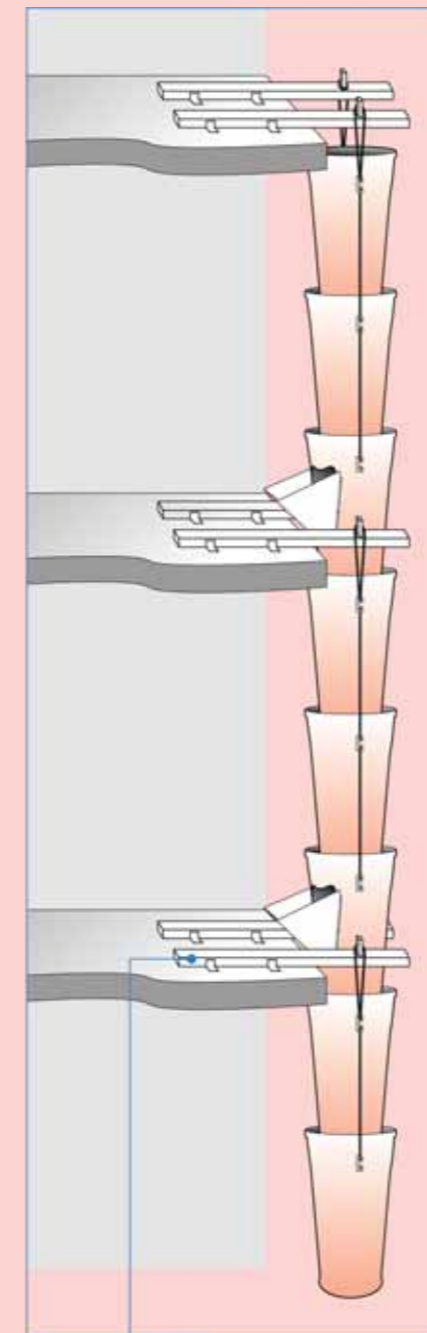

ISO 9001:2000
CERT NO. 75 523945

AIK LEE

ACE in Service

LEADING in Trade

VIRO Rubbish Chute System

The safe way to get rubbish, rubble and general debris from high level work areas.

Produced from high quality HDPE (High Density Polyethylene) and manufactured to the highest specifications. Our rubbish chutes are designed to resist abrasions, withstand heavy impacts and maintain rigidity in extreme weather conditions.

Parapet Bracket

Anchor Bolt

VIRO REFUSE DISPOSAL CHUTES Specifications & Accessories

M - Hopper

- Convenient
- Durable
- Affordable

Technical Data

| Straight Chute | |
|---------------------|-----------------|
| Material | HDPE |
| Colour | Orange |
| Total Length | 1170 mm |
| Working Length | 1070 mm |
| Diameter (Top) | 540 mm |
| Diameter (Bottom) | 460 mm |
| Impact Strength | 27.6 KGF-CM/CM2 |
| Tensile Strength | 276.2 KGF/CM2 |
| Elastic Coefficient | 8000 KGF/CM2 |
| Bending Strength | 250.3 KGF/CM2 |
| Moisture Absorption | <0.01% |
| Rockwell Hardness | Shore 70D |
| Specific Gravity | 0.95 |
| M-Hopper | |
| Material | HDPE |
| Body | Steel intake |
| Weight | 13 Kgs |

VIRO REFUSE DISPOSAL CHUTES

Safety First

Slab Floor Mount

Floor Bracket

Parapet Mount

Parapet Bracket

Beam Mount

Beam Bracket

Accessories

For Straight Chute • Ear Piece
• Chain

For M-Hopper • Metal Plate Complete
• Metal Strips
• Bolts & Nuts
• Ear Piece
• Chain

For Brackets • Anchor Bolts