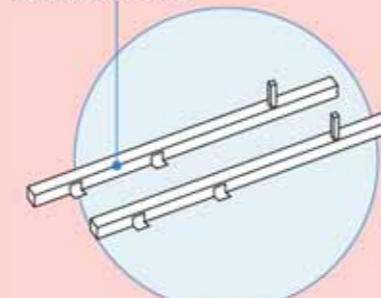

Parapet Bracket

Anchor Bolt

VIRO REFUSE DISPOSAL CHUTES Specifications & Accessories

M - Hopper

- Convenient
- Durable
- Affordable

Technical Data

| Straight Chute | |
|---------------------|-----------------|
| Material | HDPE |
| Colour | Orange |
| Total Length | 1170 mm |
| Working Length | 1070 mm |
| Diameter (Top) | 540 mm |
| Diameter (Bottom) | 460 mm |
| Impact Strength | 27.6 KGF-CM/CM2 |
| Tensile Strength | 276.2 KGF/CM2 |
| Elastic Coefficient | 8000 KGF/CM2 |
| Bending Strength | 250.3 KGF/CM2 |
| Moisture Absorption | <0.01% |
| Rockwell Hardness | Shore 70D |
| Specific Gravity | 0.95 |
| M-Hopper | |
| Material | HDPE |
| Body | Steel intake |
| Weight | 13 Kgs |

VIRO REFUSE DISPOSAL CHUTES

Safety First

Slab Floor Mount

Floor Bracket

Parapet Mount

Parapet Bracket

Beam Mount

Beam Bracket