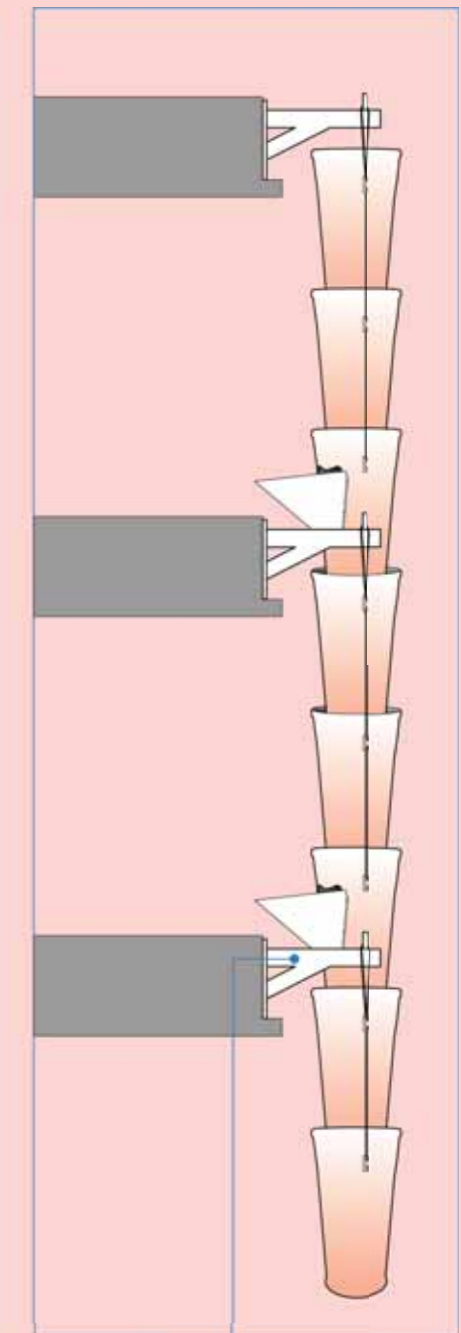

ISO 9001:2000
CERT NO. 75 523945

AIK LEE

ACE in Service

LEADING in Trade

VIRO Rubbish Chute System

The safe way to get rubbish, rubble and general debris from high level work areas.

Produced from high quality HDPE (High Density Polyethylene) and manufactured to the highest specifications. Our rubbish chutes are designed to resist abrasions, withstand heavy impacts and maintain rigidity in extreme weather conditions.

Parapet Bracket

Anchor Bolt

VIRO REFUSE DISPOSAL CHUTES Specifications & Accessories

M - Hopper

- Convenient
- Durable
- Affordable

Technical Data

| Straight Chute | |
|---------------------|-----------------|
| Material | HDPE |
| Colour | Orange |
| Total Length | 1170 mm |
| Working Length | 1070 mm |
| Diameter (Top) | 540 mm |
| Diameter (Bottom) | 460 mm |
| Impact Strength | 27.6 KGF-CM/CM2 |
| Tensile Strength | 276.2 KGF/CM2 |
| Elastic Coefficient | 8000 KGF/CM2 |
| Bending Strength | 250.3 KGF/CM2 |
| Moisture Absorption | <0.01% |
| Rockwell Hardness | Shore 70D |
| Specific Gravity | 0.95 |
| M-Hopper | |
| Material | HDPE |
| Body | Steel intake |
| Weight | 13 Kgs |

VIRO REFUSE DISPOSAL CHUTES

Safety First

Slab Floor Mount

Floor Bracket

Parapet Mount

Parapet Bracket

Beam Mount

Beam Bracket

Accessories

For Straight Chute • Ear Piece
• Chain

For M-Hopper • Metal Plate Complete
• Metal Strips
• Bolts & Nuts
• Ear Piece
• Chain

For Brackets • Anchor Bolts