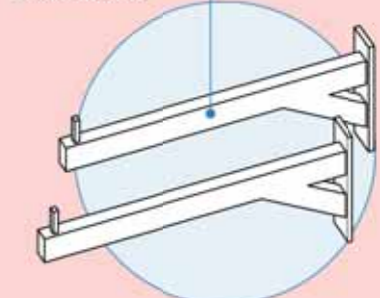

Parapet Bracket

Anchor Bolt

VIRO REFUSE DISPOSAL CHUTES Specifications & Accessories

M - Hopper

- Convenient
- Durable
- Affordable

Technical Data

| Straight Chute | |
|---------------------|-----------------|
| Material | HDPE |
| Colour | Orange |
| Total Length | 1170 mm |
| Working Length | 1070 mm |
| Diameter (Top) | 540 mm |
| Diameter (Bottom) | 460 mm |
| Impact Strength | 27.6 KGF-CM/CM2 |
| Tensile Strength | 276.2 KGF/CM2 |
| Elastic Coefficient | 8000 KGF/CM2 |
| Bending Strength | 250.3 KGF/CM2 |
| Moisture Absorption | <0.01% |
| Rockwell Hardness | Shore 70D |
| Specific Gravity | 0.95 |
| M-Hopper | |
| Material | HDPE |
| Body | Steel intake |
| Weight | 13 Kgs |

VIRO REFUSE DISPOSAL CHUTES

Safety First

Slab Floor Mount

Floor Bracket

Parapet Mount

Parapet Bracket

Beam Mount

Beam Bracket

Accessories

For Straight Chute • Ear Piece
• Chain

For M-Hopper • Metal Plate Complete
• Metal Strips
• Bolts & Nuts
• Ear Piece
• Chain

For Brackets • Anchor Bolts