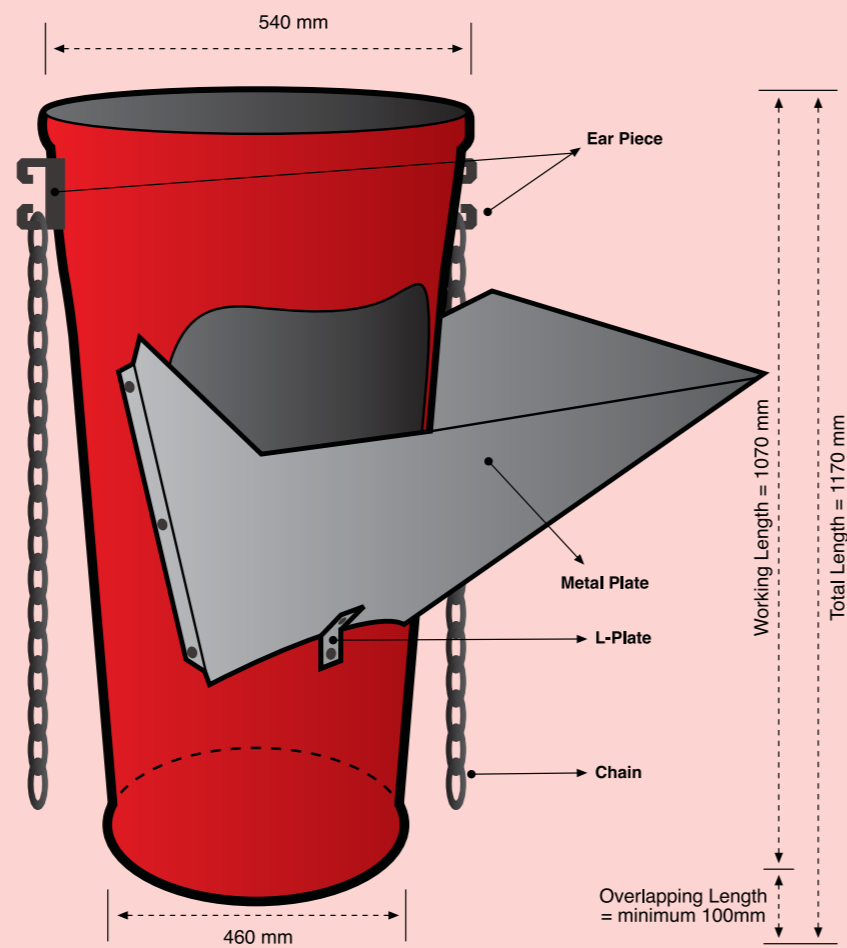

ISO 9001:2000
CERT NO. 75 523945

AIK LEE

ACE in Service

LEADING in Trade

VIRO Rubbish Chute System

The safe way to get rubbish, rubble and general debris from high level work areas.

Produced from high quality HDPE (High Density Polyethylene) and manufactured to the highest specifications. Our rubbish chutes are designed to resist abrasions, withstand heavy impacts and maintain rigidity in extreme weather conditions.

Benefits :

1. Easy to erect
2. Will withstand extreme temperatures
3. High resistance to abrasions
4. Produced from prime quality material
5. Complete safety
6. Economical

Straight Chute

Floor Bracket

Beam Bracket

Parapet Bracket

Anchor Bolt

VIRO REFUSE DISPOSAL CHUTES Specifications & Accessories

M - Hopper

- Convenient
- Durable
- Affordable

Technical Data

| Straight Chute | |
|---------------------|-----------------|
| Material | HDPE |
| Colour | Orange |
| Total Length | 1170 mm |
| Working Length | 1070 mm |
| Diameter (Top) | 540 mm |
| Diameter (Bottom) | 460 mm |
| Impact Strength | 27.6 KGF-CM/CM2 |
| Tensile Strength | 276.2 KGF/CM2 |
| Elastic Coefficient | 8000 KGF/CM2 |
| Bending Strength | 250.3 KGF/CM2 |
| Moisture Absorption | <0.01% |
| Rockwell Hardness | Shore 70D |
| Specific Gravity | 0.95 |
| M-Hopper | |
| Material | HDPE |
| Body | Steel intake |
| Weight | 13 Kgs |

VIRO REFUSE DISPOSAL CHUTES

Safety First

Slab Floor Mount

Floor Bracket

Parapet Mount

Parapet Bracket

Beam Mount

Beam Bracket